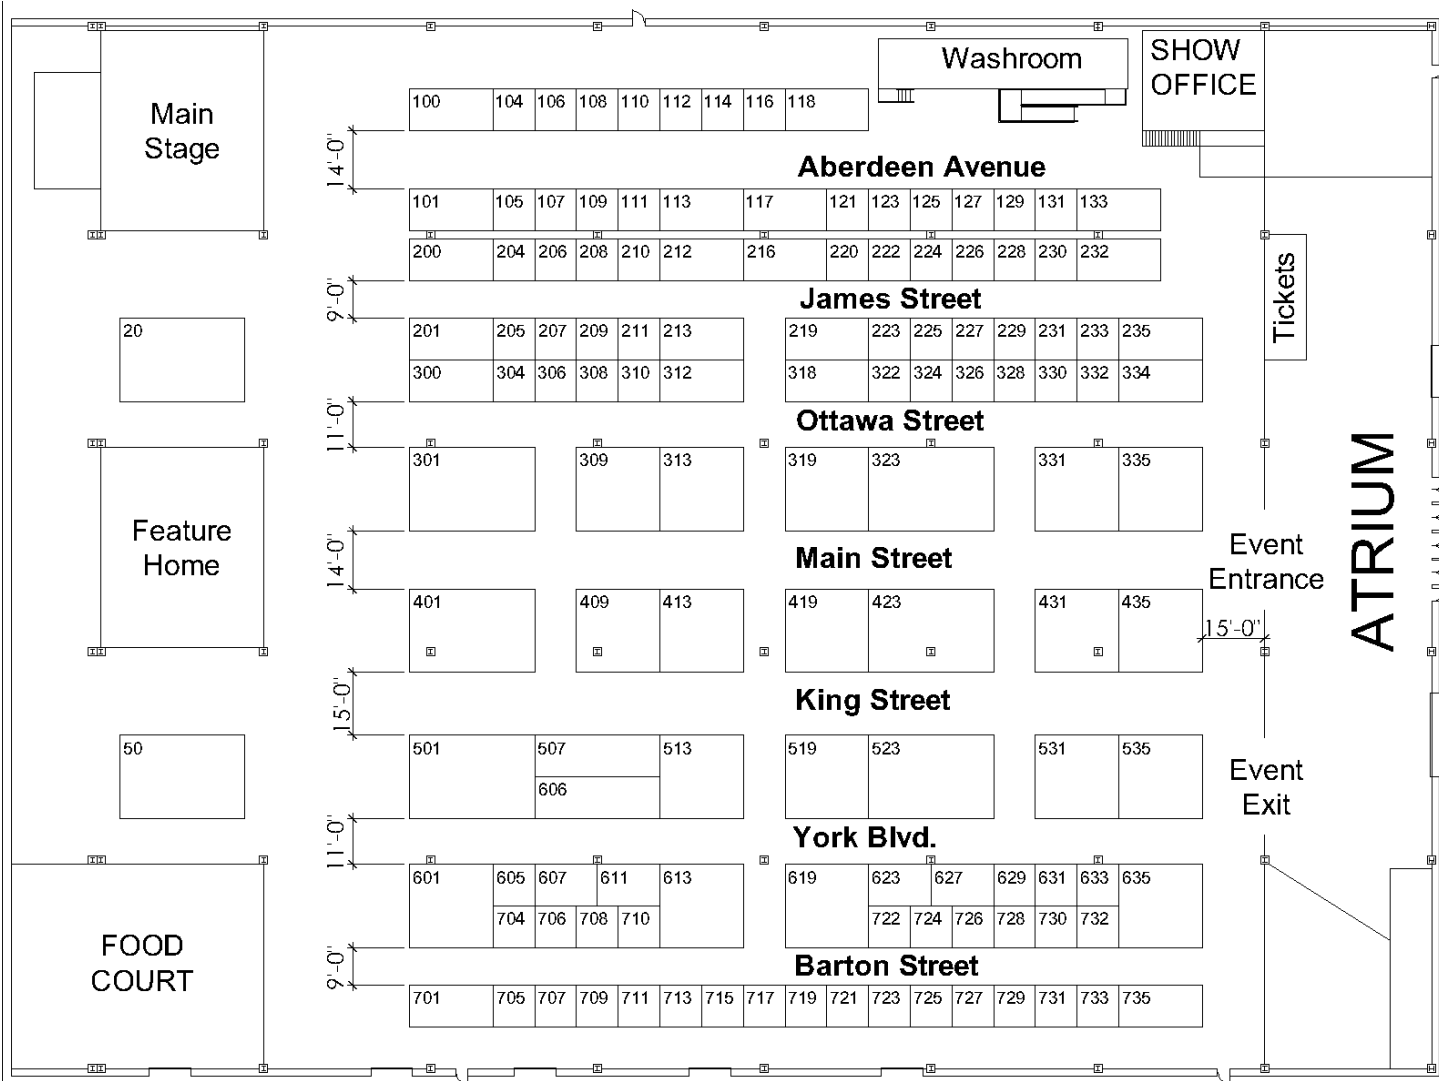

**October 1 -3, 2010**  
**Careport Centre**  
**Hamilton**

**Show hours:**  
 Friday, October 1<sup>st</sup> noon to 8PM  
 Saturday, October 2<sup>nd</sup> 10AM to 7PM  
 Sunday, October 3<sup>rd</sup> 10AM to 5PM

**CONTINUUM PRODUCTIONS INC.**  
 We are creating  
**Spectacular Shopping Environments!**  
 See hundreds of exhibitors and show stopping features over 3 acres.  
 ... **PLUS FREE PARKING**

**CAREPORT CENTRE**  
 270 Longwood Road South, just off the Hwy. 403 take the Aberdeen Ave. exit